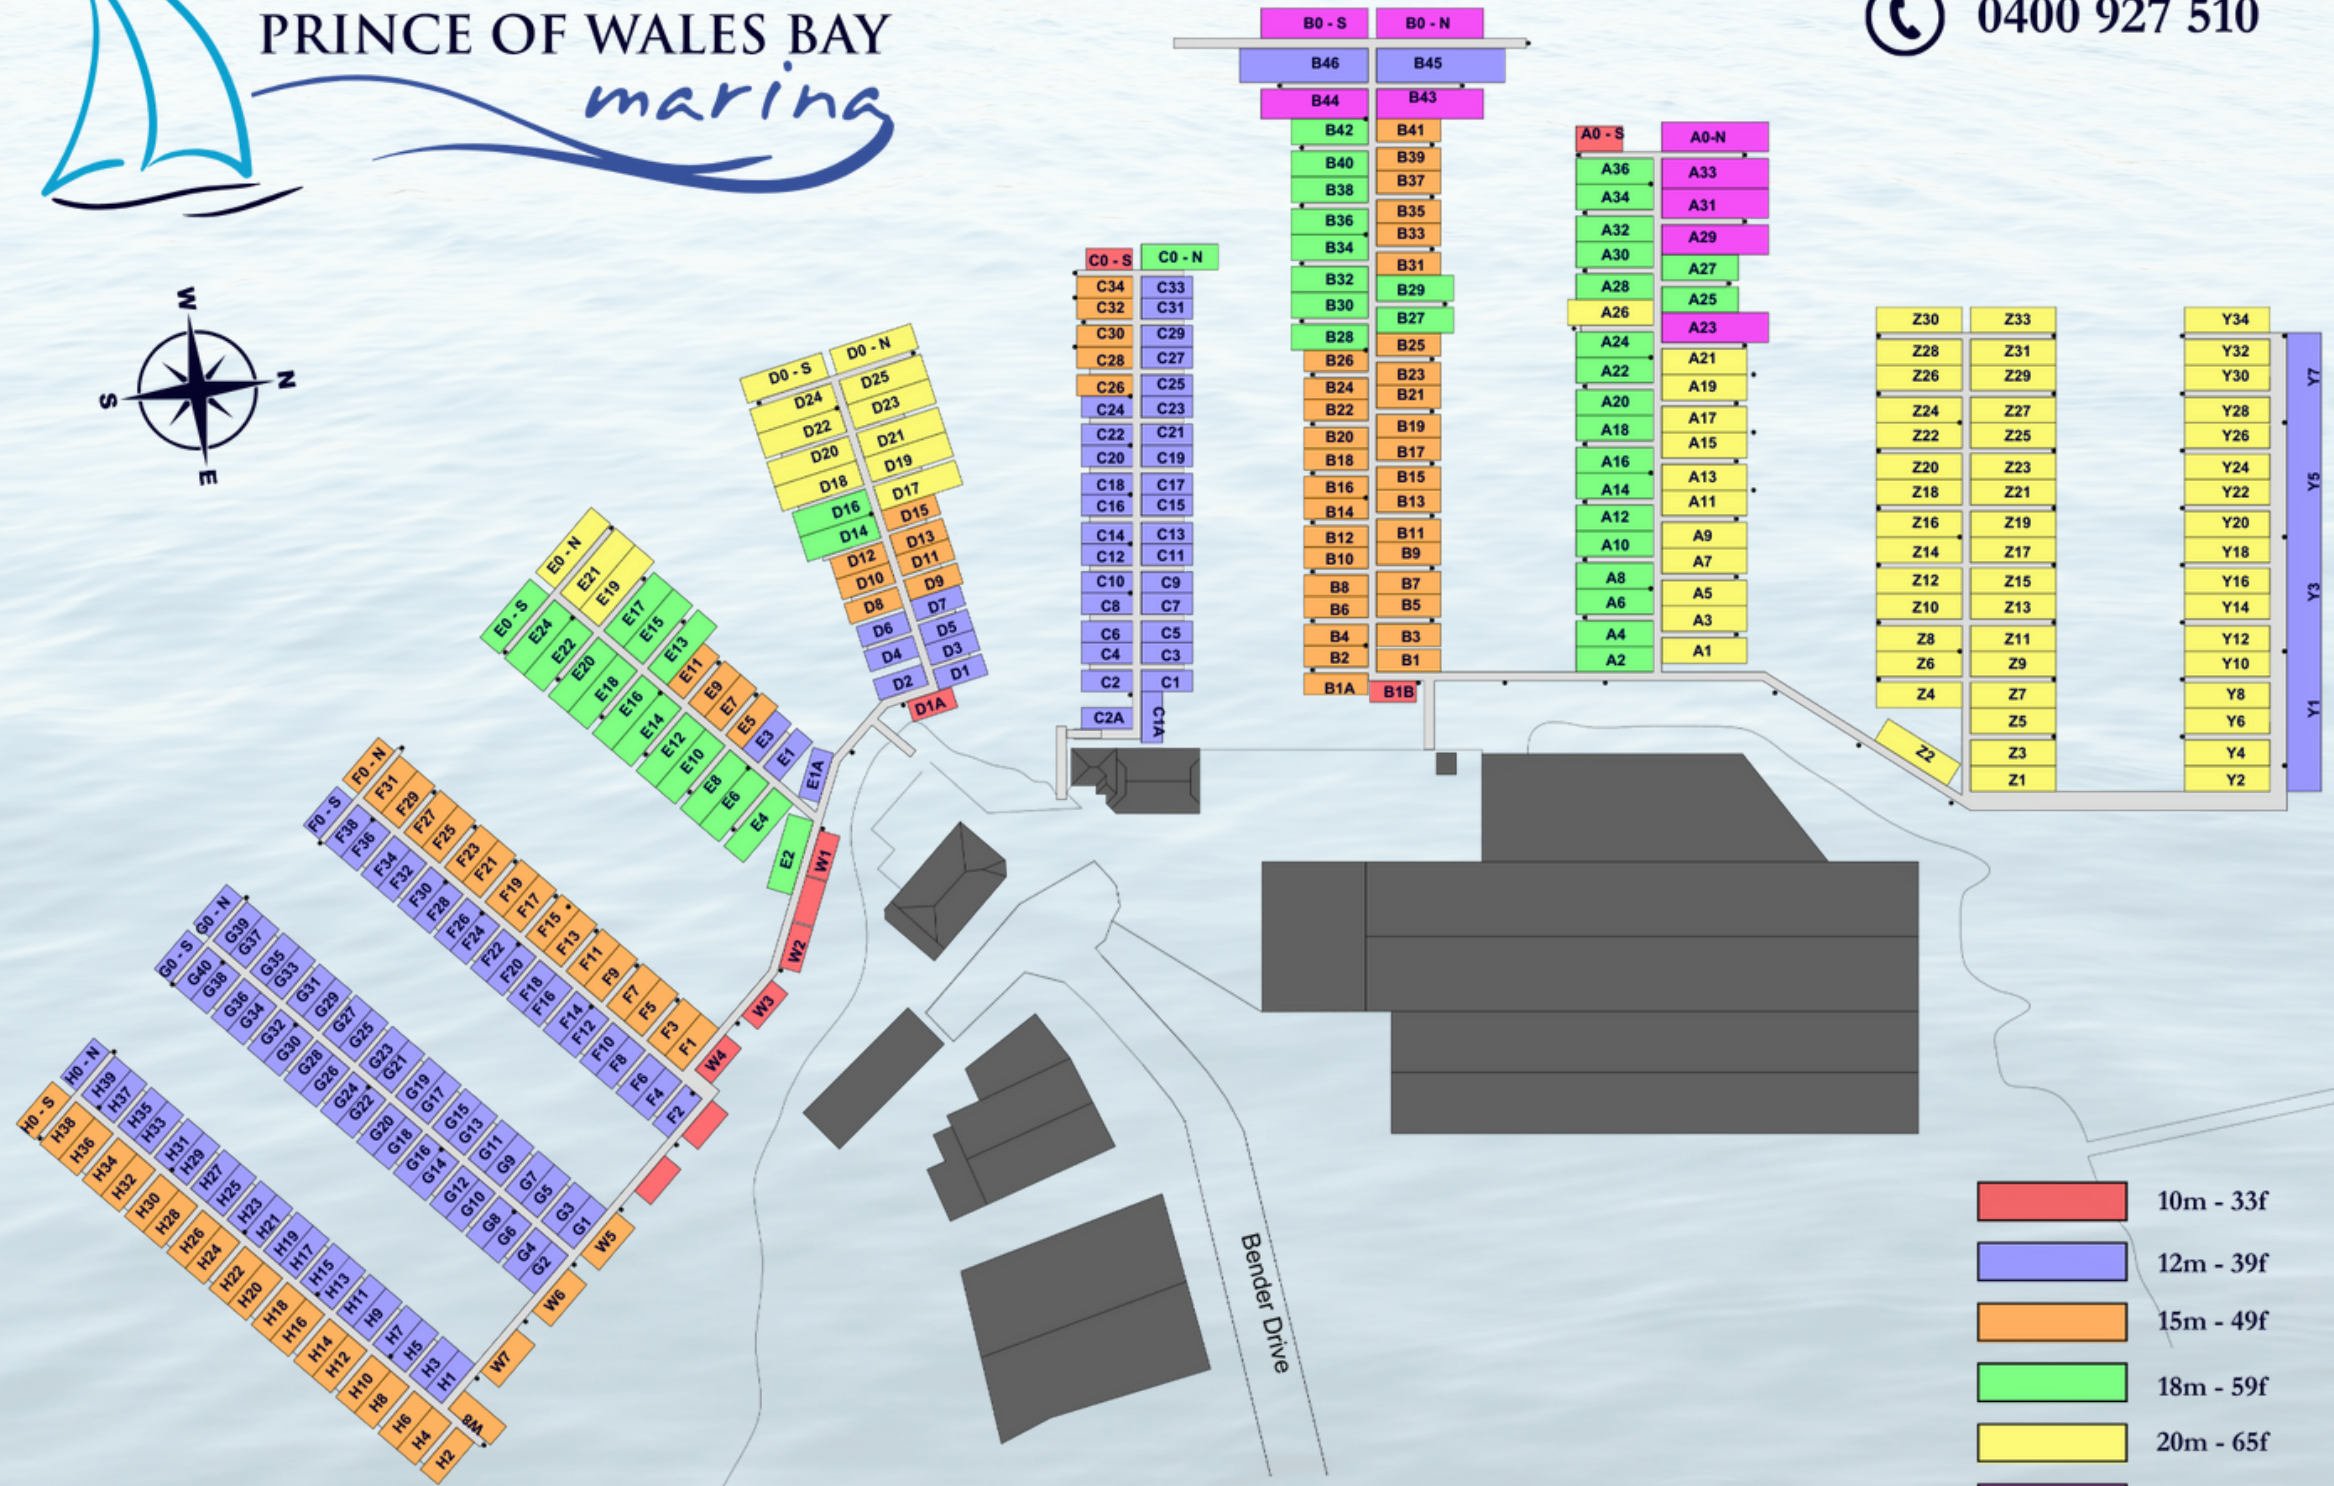

PRINCE OF WALES BAY marina

☎ 0400 927 510

www.princeofwalesbaymarina.com.au